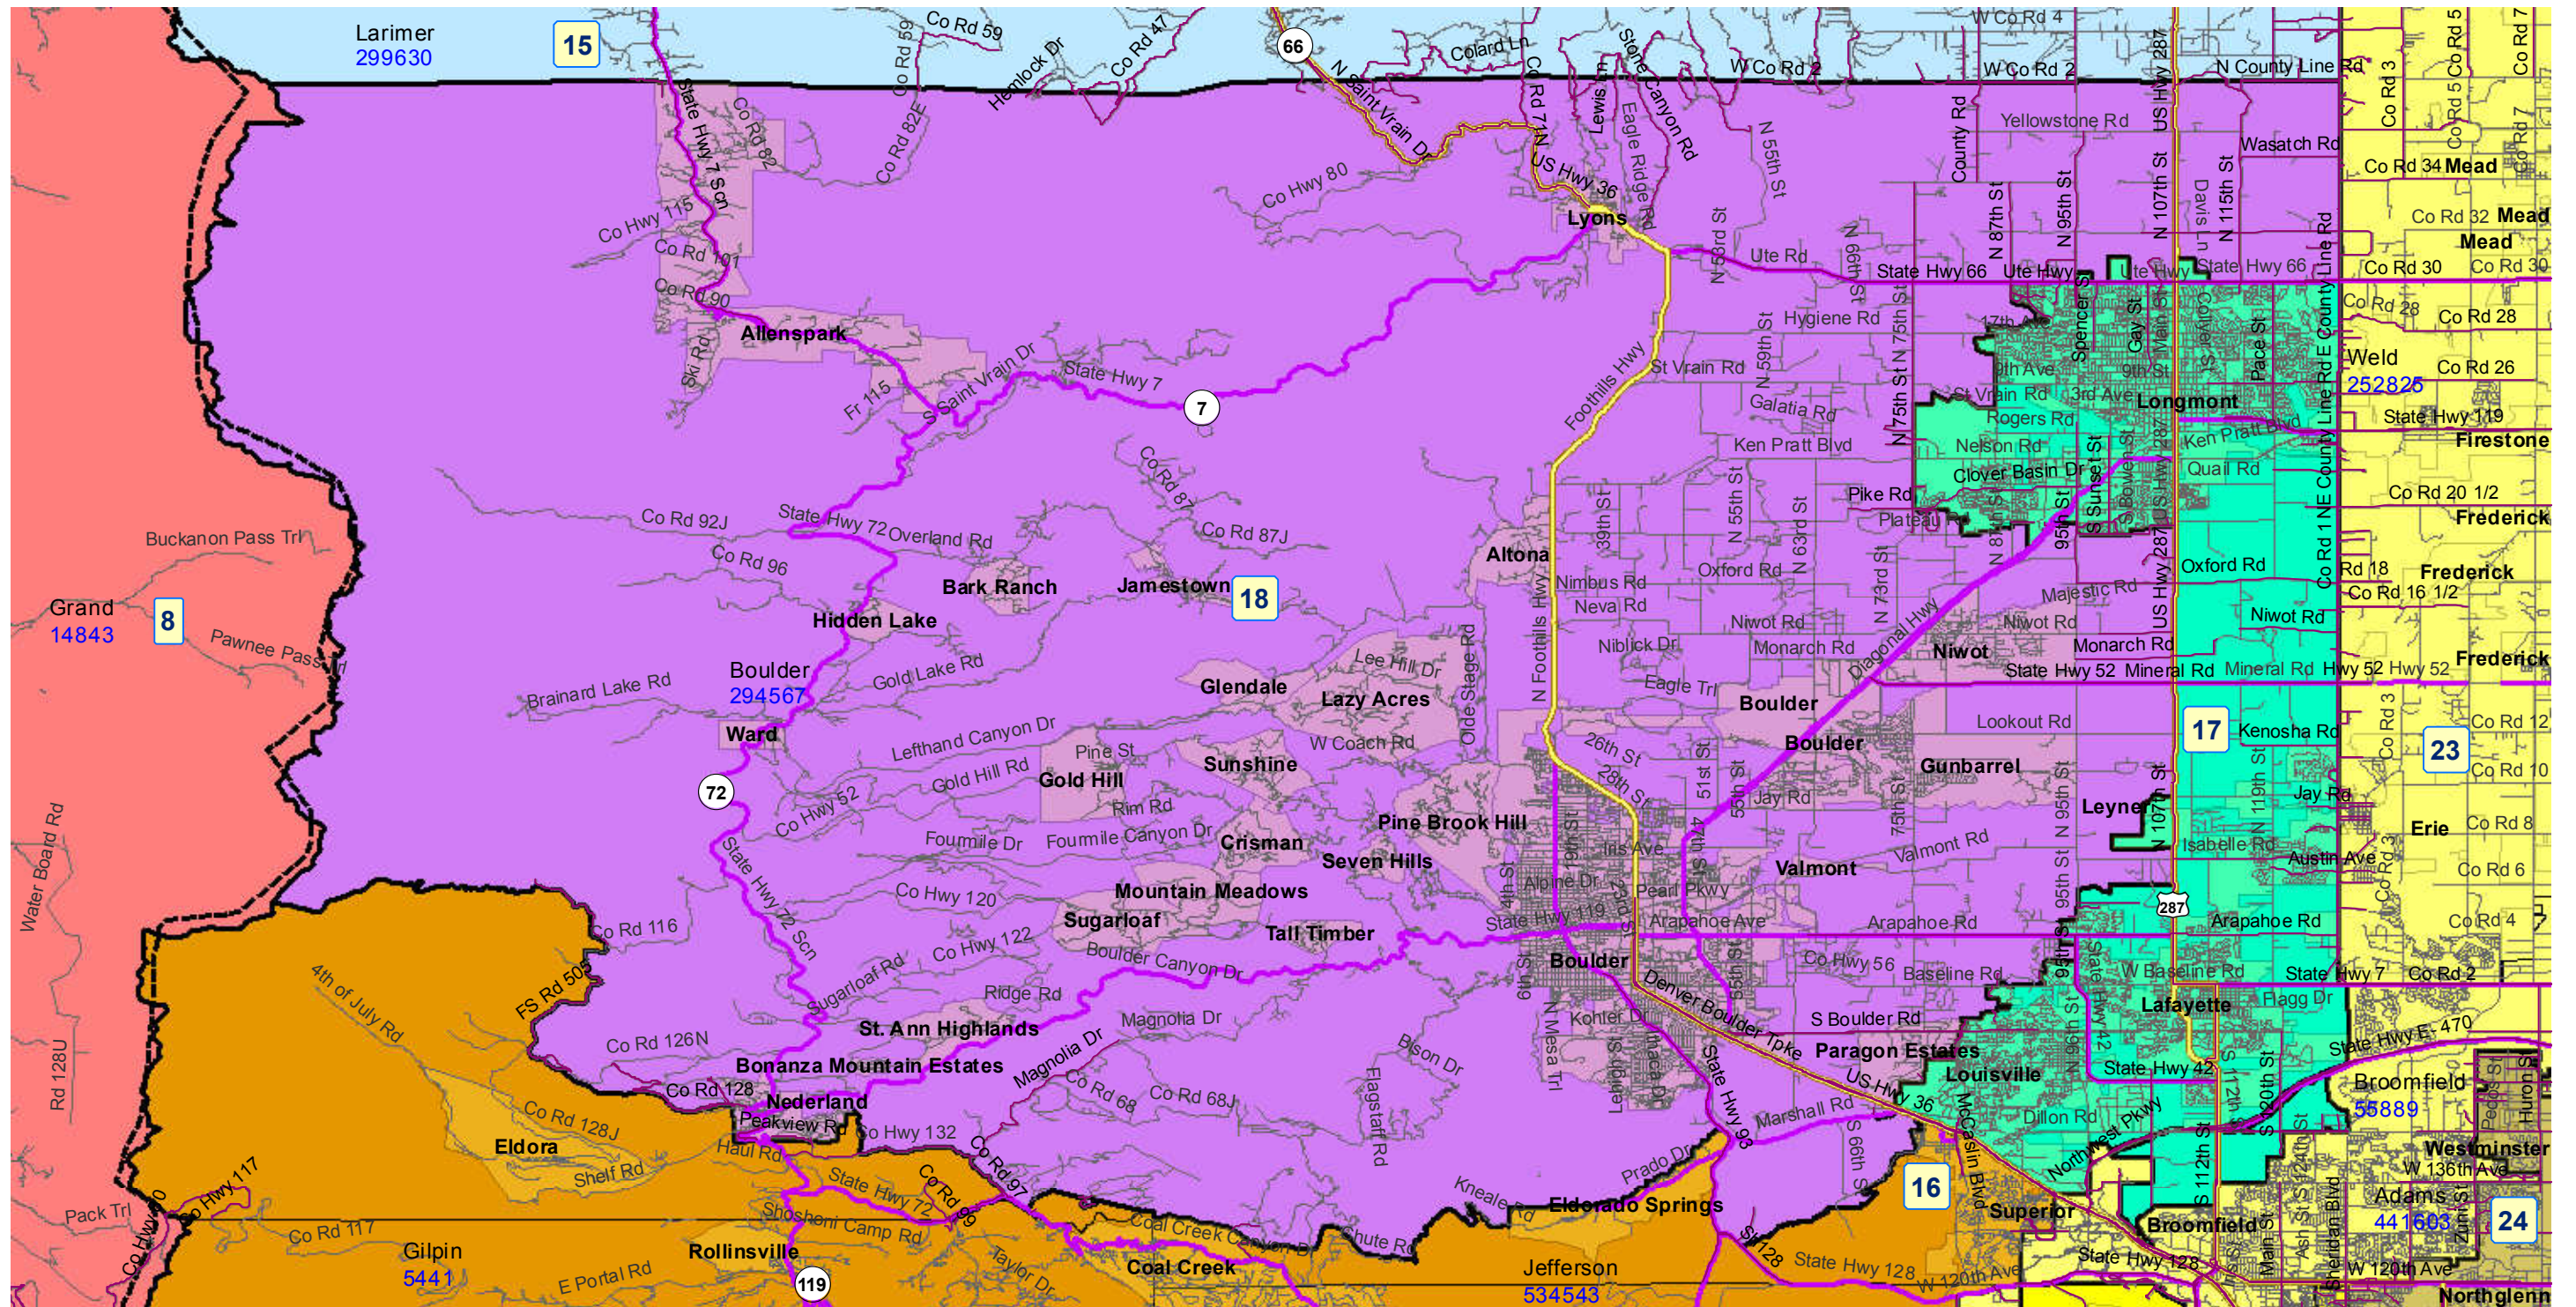

Senate District 18 After 2011 Reapportionment

Prepared by Reapportionment Commission Staff
December 2011